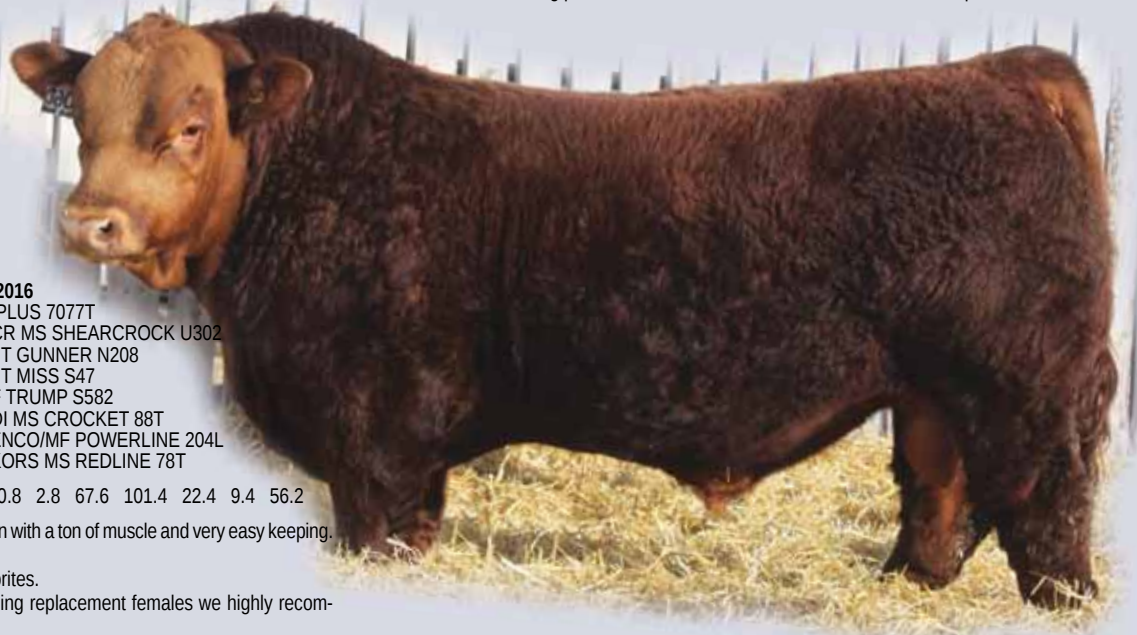

- Moderate framed, cherry red, Bootlegger son with a ton of muscle and very easy keeping.
- Lots of style, lots of hair, lots to like.
- Powerful young cow that is one of our favorites.
- If you're in the business of keeping or selling replacement females we highly recommend 106D.