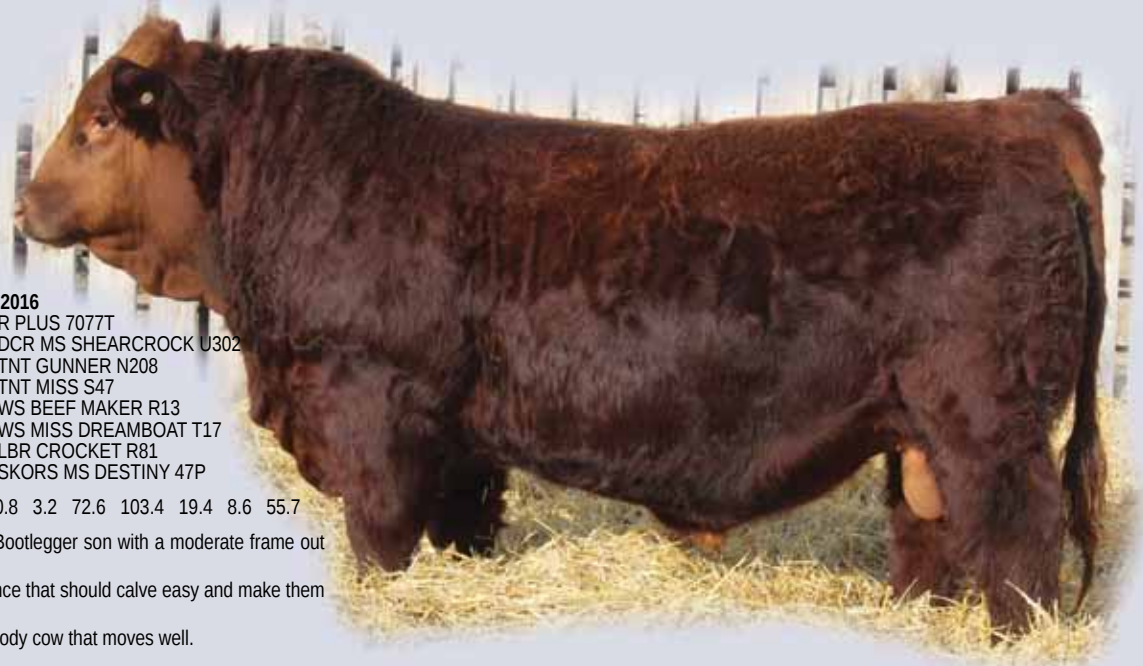

83
SKORS
BOOTLEGGER
273D

POLLED PUREBRED MALE
-PG1187231- ETZ 273D 02 February 2016

DCR MR MOON SHINE X102
TNT BOOTLEGGER 2268 -PG782330
TNT MISS W70

WS BEEF KING W107
SKORS MS DESTINY 266B -PG1125094
SKORS MS DESTINY 188Z

R PLUS 7077T
DCR MS SHEARCROCK U302
TNT GUNNER N208
TNT MISS S47
WS BEEF MAKER R13
WS MISS DREAMBOAT T17
LBR CROCKET R81
SKORS MS DESTINY 47P

BW: 89. 205D: 911. 365D: 1442. EPDs: 10.8 3.2 72.6 103.4 19.4 8.6 55.7

-Deep sided, wide topped, square hipped Bootlegger son with a moderate frame out of a first calf heifer.

-Bootlegger calf with a little more performance that should calve easy and make them grow.

-Smaller framed, dark red, big barreled, broody cow that moves well.