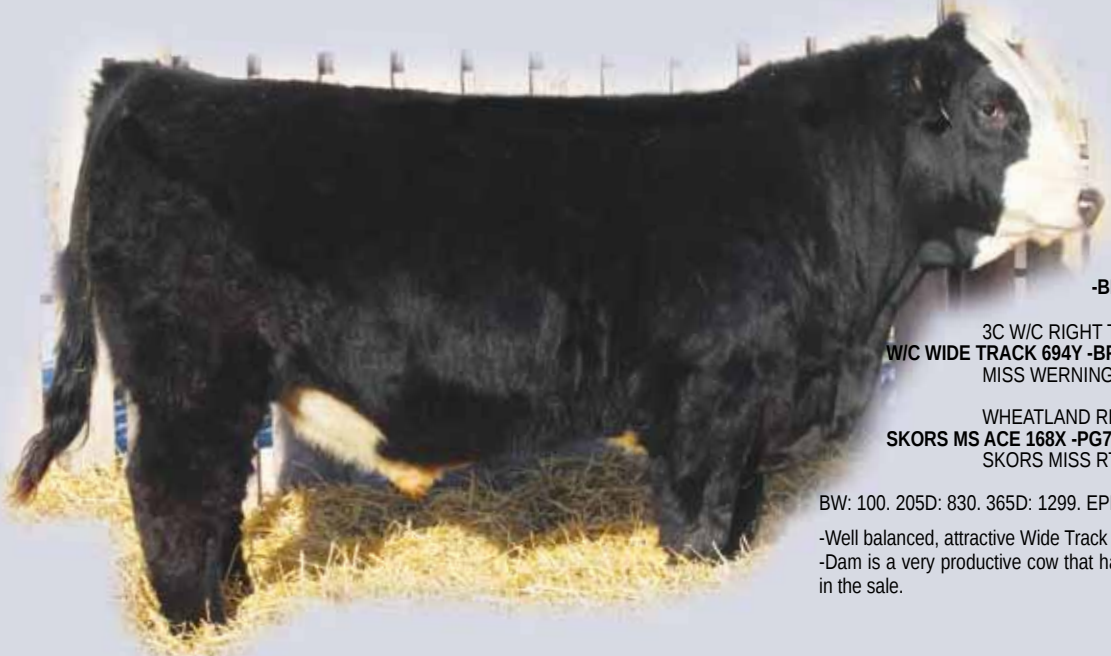

30
SKORS
WIDE TRACK
224D

BLACK POLLED PUREBRED MALE
-BPG1186349- ETZ 224D 24 January 2016

3C W/C RIGHT TRACK W9462
W/C WIDE TRACK 694Y -BPG782169
MISS WERNING 694S
WHEATLAND RED ACE 747T
SKORS MS ACE 168X -PG737895
SKORS MISS RT 34L
HRM RIGHT ON T08
3C STEVIE S6509 B
PVF-SSH 1L10 LIBERTY
MISS WERNING 294M
TNT TOP GUN R244
WHEATLAND LADY 902J
BH RIGHT TIME 520E
SKORS MS 32J

BW: 100. 205D: 830. 365D: 1299. EPDs: 4.9 4.7 73.4 109.7 21.0 3.7 57.7
-Well balanced, attractive Wide Track son with that highly desired blaze face.
-Dam is a very productive cow that has only had bull calves all of which have been in the sale.