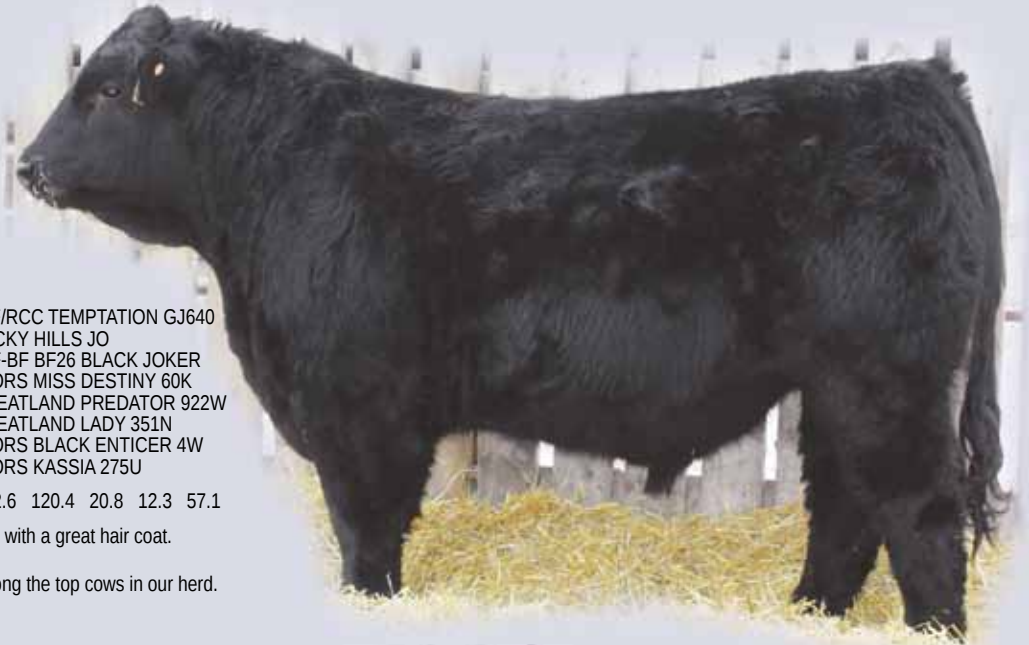

WHEATLAND ULTIMATE CHOICE
 SKORS BLACK ENTICER 4W
 SKORS KASSIA 275U

BW: 86. 205D: 802. 365D: 1306. EPDs: 8.9 2.3 72.6 120.4 20.8 12.3 57.1

-Thick, well-muscled, wide butted, very stylish 4W bull with a great hair coat.
 -Very nice Ultimate Choice first calver.
 -Highly maternal pedigree as the 4W females are among the top cows in our herd.