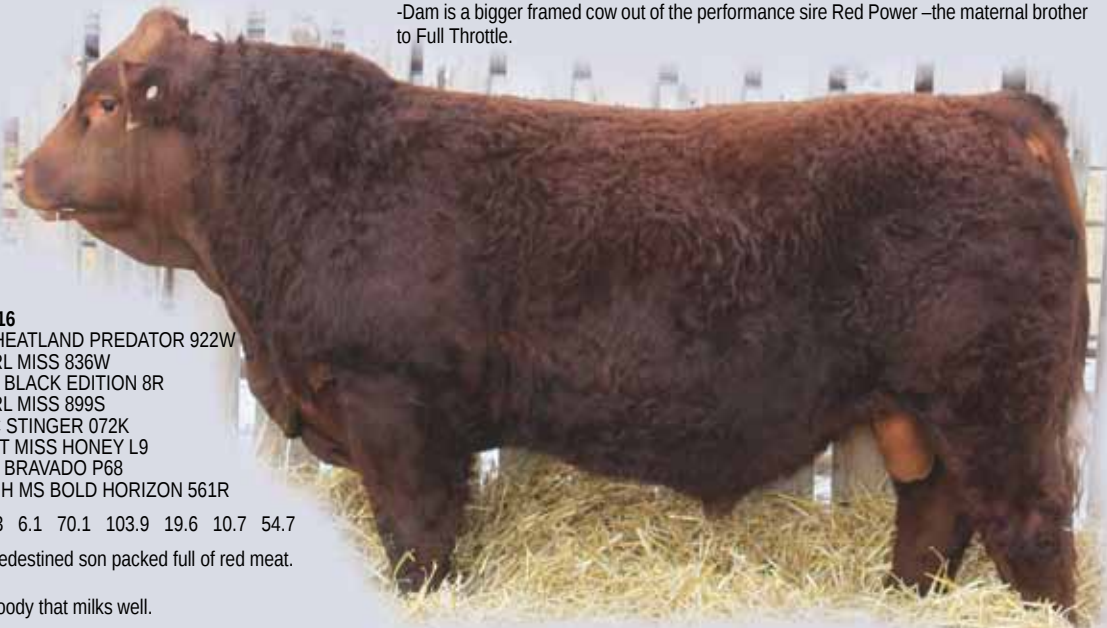

74
SKORS
PREDESTINED
181D

POLLED PUREBRED MALE
-PG1185553- ETZ 181D 21 January 2016

MRL EL TIGRE 52Z
MRL PREDESTINED 63B -PG846266
TSN MS EDITION 55W

WHEATLAND PREDATOR 922W
MRL MISS 836W
TH BLACK EDITION 8R
MRL MISS 899S
RC STINGER 072K
TNT MISS HONEY L9
KS BRAVADO P68
NUH MS BOLD HORIZON 561R

TNT GUNNER N208
SKORS RED HORIZON 15W -PG727843
SKORS RED HORIZON 71T

BW: 106. 205D: 795. 365D: 1277. EPDs: 4.3 6.1 70.1 103.9 19.6 10.7 54.7

- -Wide topped, straight backed, deep sided Predestined son packed full of red meat.
- -Males or females, they're going to excel.
- -Dam is a large frame, tank of a cow, very broody that milks well.